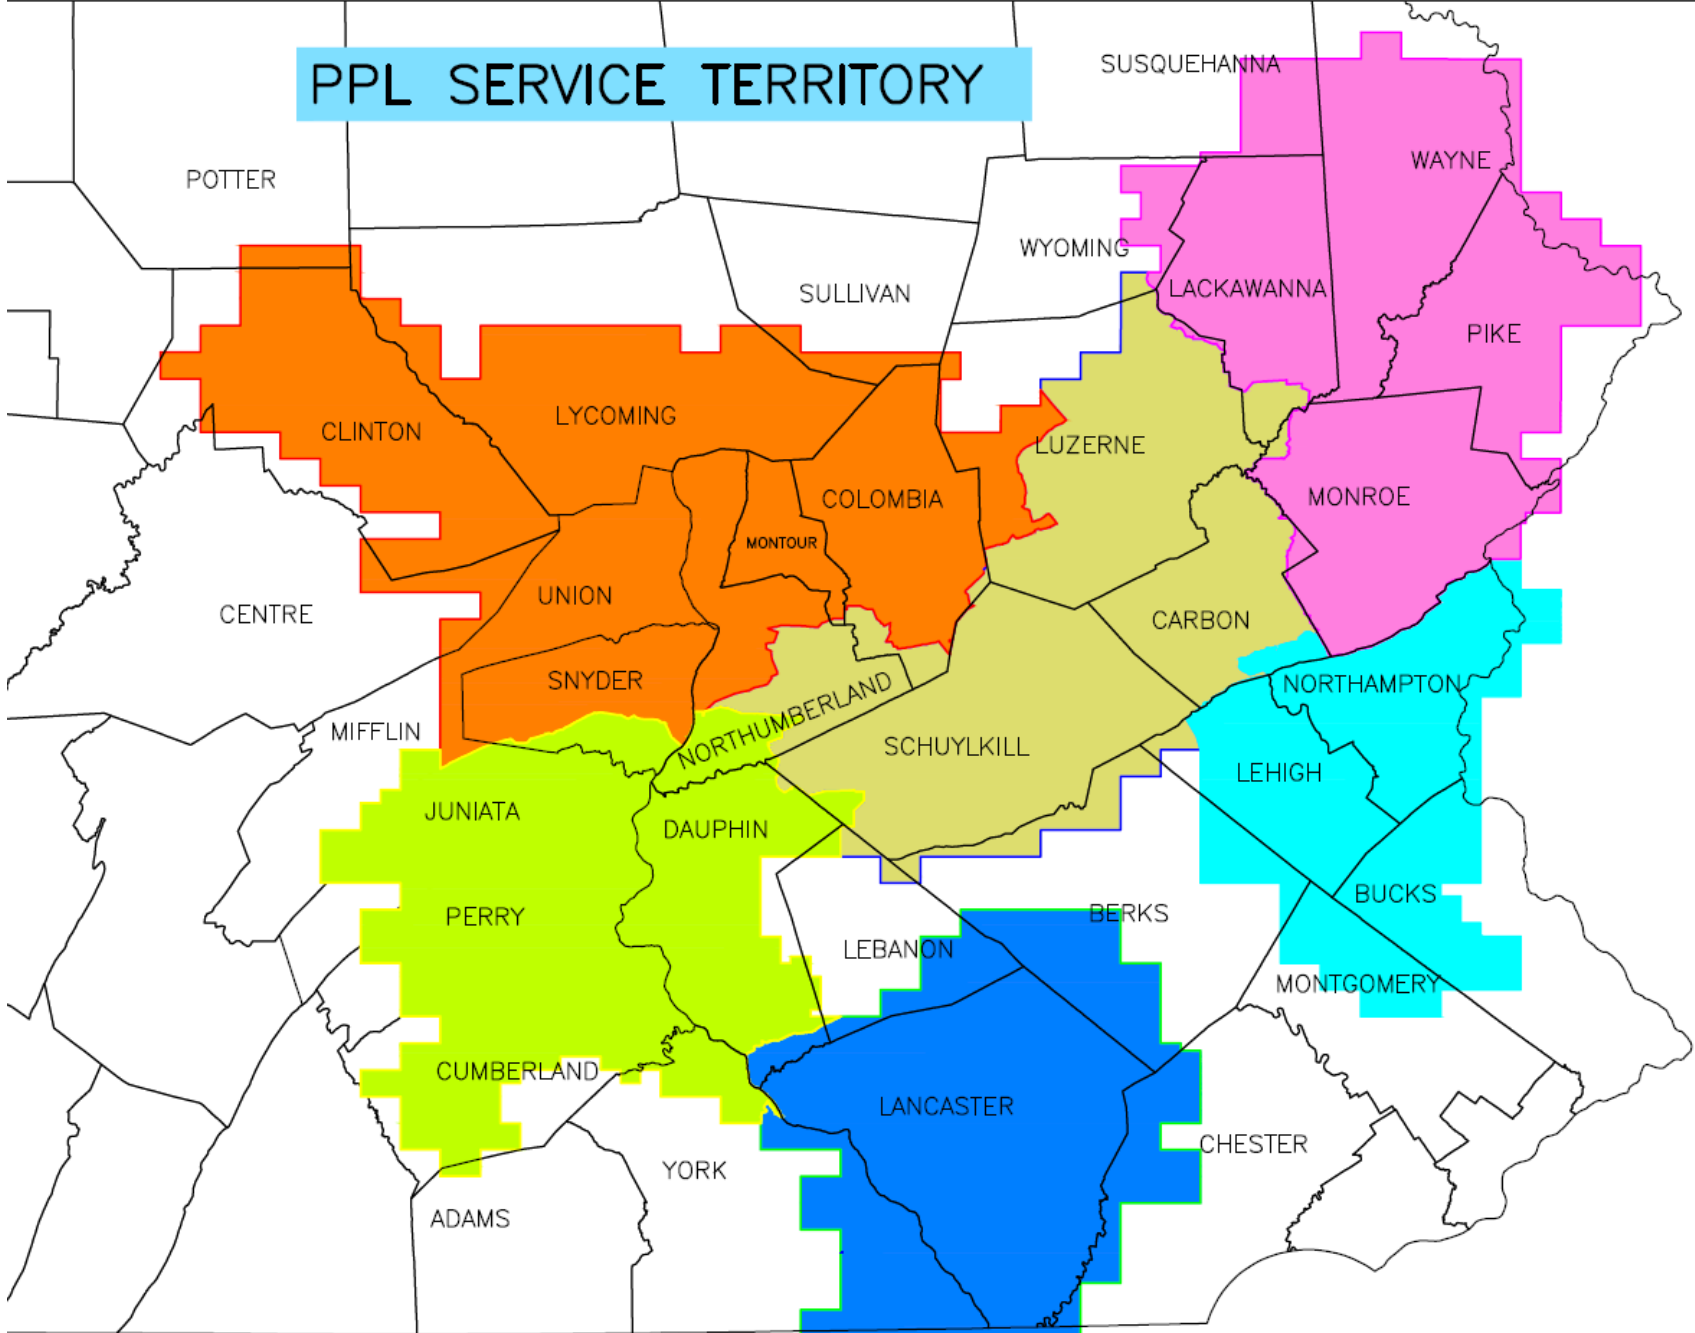

PPL SERVICE TERRITORY

TERRITORY COVERED BY THIS TARIFF

BERKS COUNTY

(C)

Boroughs of Morgantown, New Morgan, Robesonia, Shillington, Sinking Spring, Wernersville, West Lawn, Womelsdorf, Wyomissing, and Wyomissing Hills.
Townships of Caernarvon, Cumru, Heidelberg, Lower Heidelberg, South Heidelberg, and Spring.

BUCKS COUNTY

Boroughs of Richlandtown, Sellersville, Silverdale, Telford, and Turmbauersville.
Townships of East Rockhill, Haycock, Hilltown, Milford, Richland, Springfield, and West Rockhill.

CARBON COUNTY

MONTGOMERY COUNTY

Boroughs of East Greenville, Pennsburg, Red Hill, Souderton, and Telford.
Townships of Franconia, Hatfield, and Upper Hanover.

MONTOUR COUNTY

Boroughs of Danville and Washingtonville.
Townships of Anthony, Cooper, Derry, Liberty, Limestone, Mahoning, Mayberry, Valley and West Hemlock.

WAYNE COUNTY

Boroughs of Bethany, Hawley, Honesdale, Prompton, and
Waymart.
Townships of Berlin, Canaan, Cherry Ridge, Clinton,
Damascus, Dreher, Dyberry, Lake, Lebanon, Lehigh,
Mount Pleasant, Oregon, Palmyra, Paupack, Salem,
South Canaan, Sterling, and Texas.